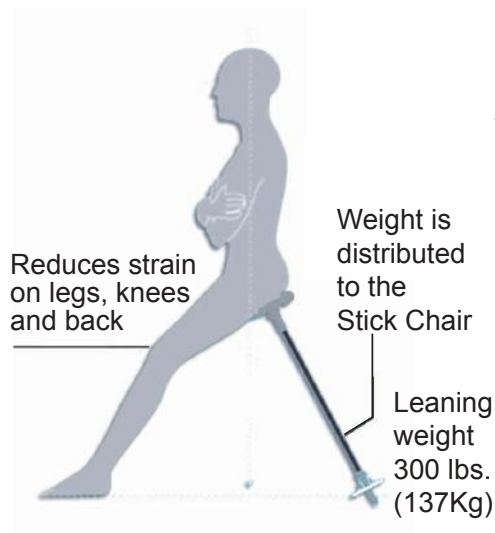

Structure

Aluminum shaft. Cast iron seat / handle.
Lower plate and pin.

Compact / Portable

Folds to 14" length. Weighs only 1.5 lbs.

Seat / Handle

Horizontal position for sitting and vertical position for walking.

Adjustable:

5 different height positions in 1" increments.
Be sure to tighten locking nut before use.

Standard Chair

Height in Walking Mode: 34" - 38"
Height in Sitting Mode: 29" - 33"

Petite Chair

Height in Walking Mode: 29½" - 33½"
Height in Sitting Mode: 26" - 30"

***Please add ½" when Rubber Tip is in use.**

Folds to 14" (35.5cm)
Weight: 1.5lbs (680.39g)

Sitting Mode

Seat folds up as a handle grip

10.5" (26.67cm)

Velcro Strap

Adjustable Length

Safety Locking Nut

Standard Chair Height in Sitting Mode: 29" - 33"
Petite Chair Height in Sitting Mode: 29" - 33"

Walking Mode

Standard Chair Height in Walking Mode: 34" - 38"
Petite Chair Height in Walking Mode: 29½" - 33½"